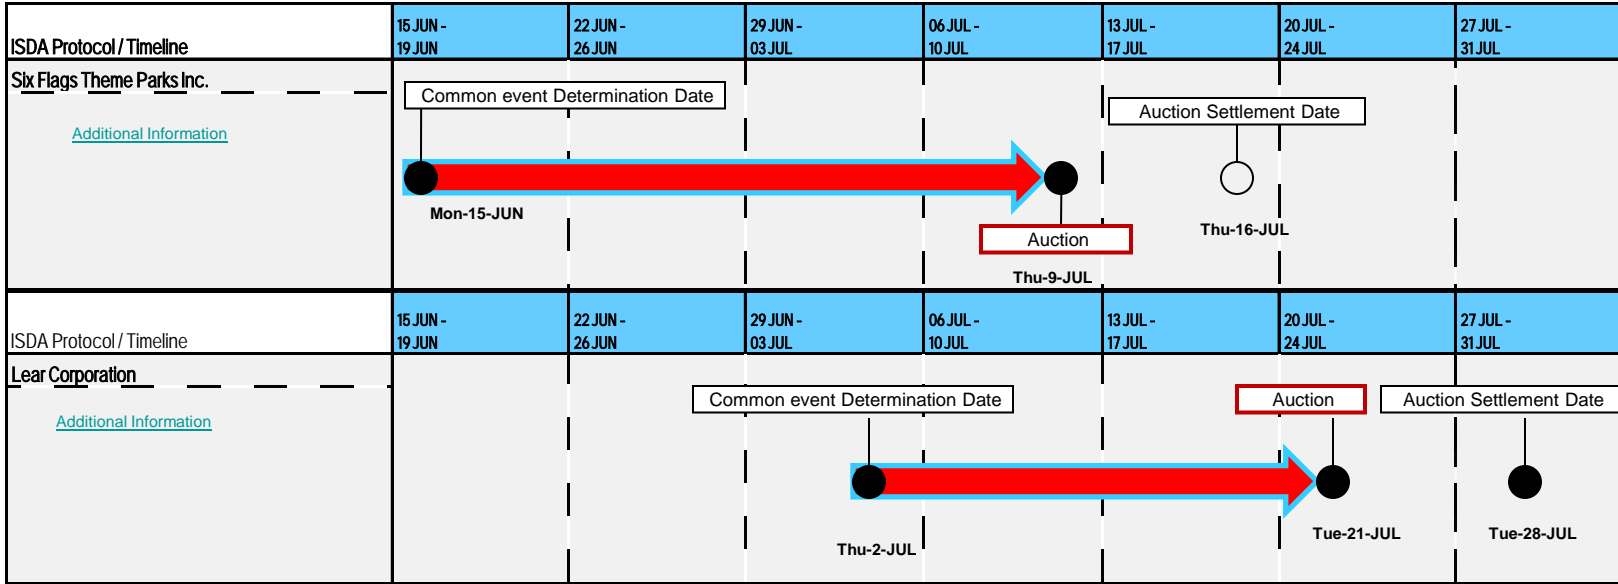

ISDA North American LCDS Auction Timeline

Note that this document is subject to changes and should not be considered as final

⇨ : active   ⇨ : past

Last Updated: August 26, 2010