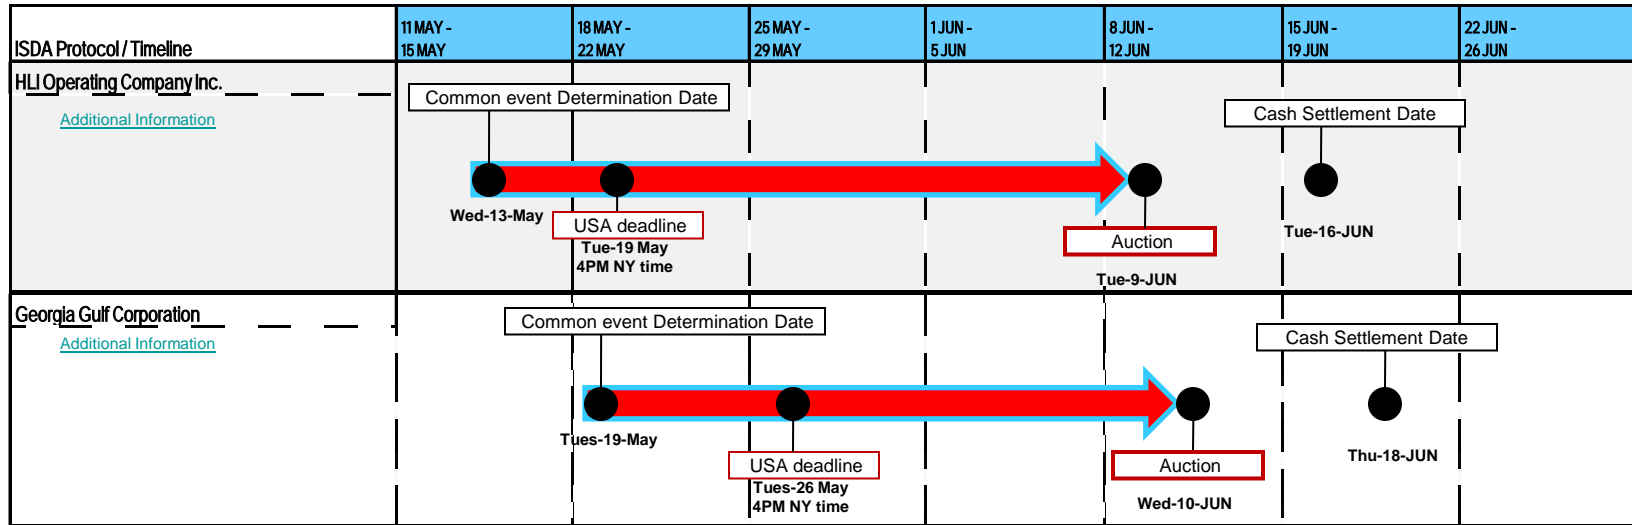

ISDA North American LCDS Auction Timeline

Note that this document is subject to changes and should not be considered as final

↔ : active   → : past

Last Updated: August 26, 2010