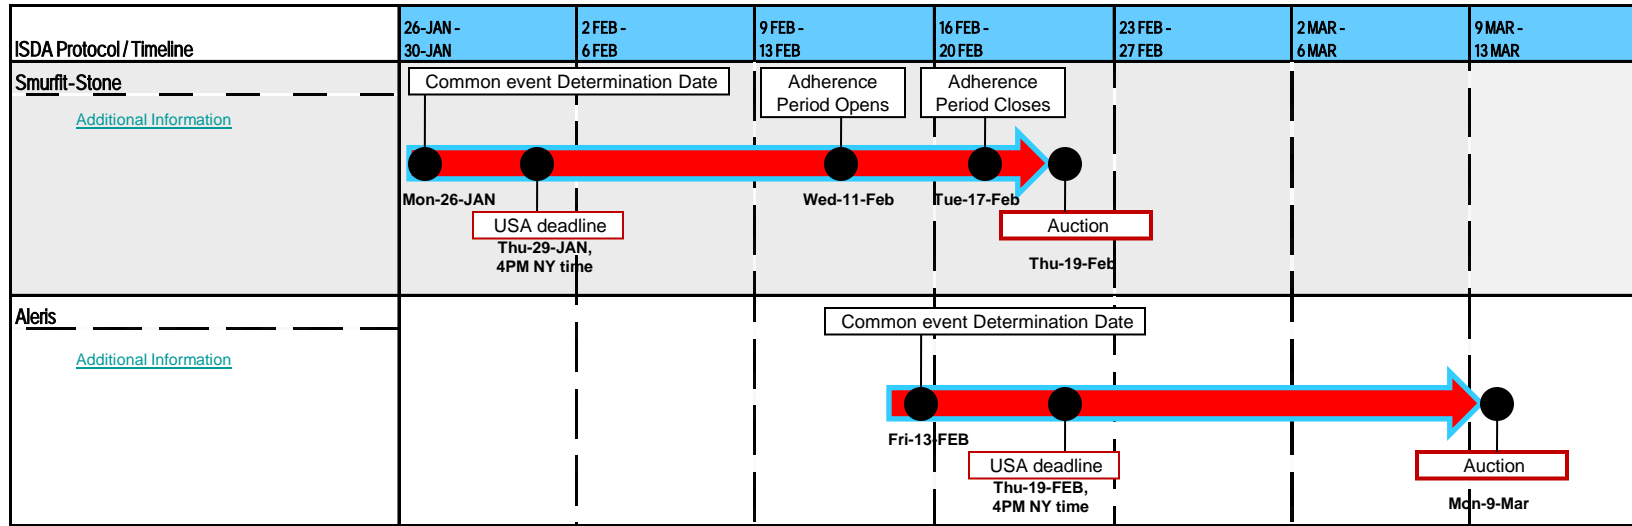

ISDA North American LCDS Auction Timeline

Note that this document is subject to changes and should not be considered as final

⇨ : active   ⇨ : past

Last Updated: August 26, 2010