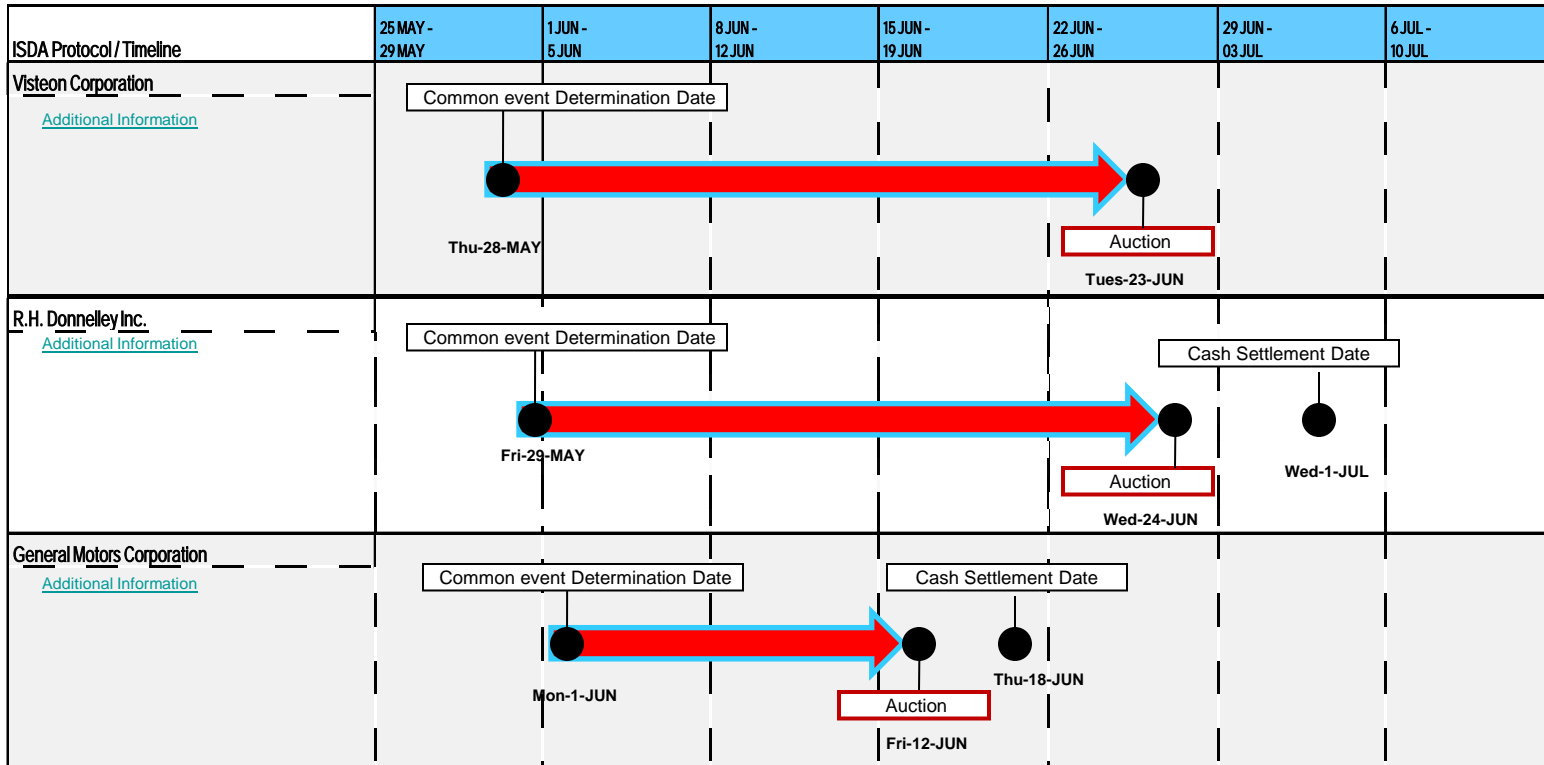

ISDA North American LCDS Auction Timeline

Note that this document is subject to changes and should not be considered as final

↔ : active   → : past

Last Updated: August 26, 2010